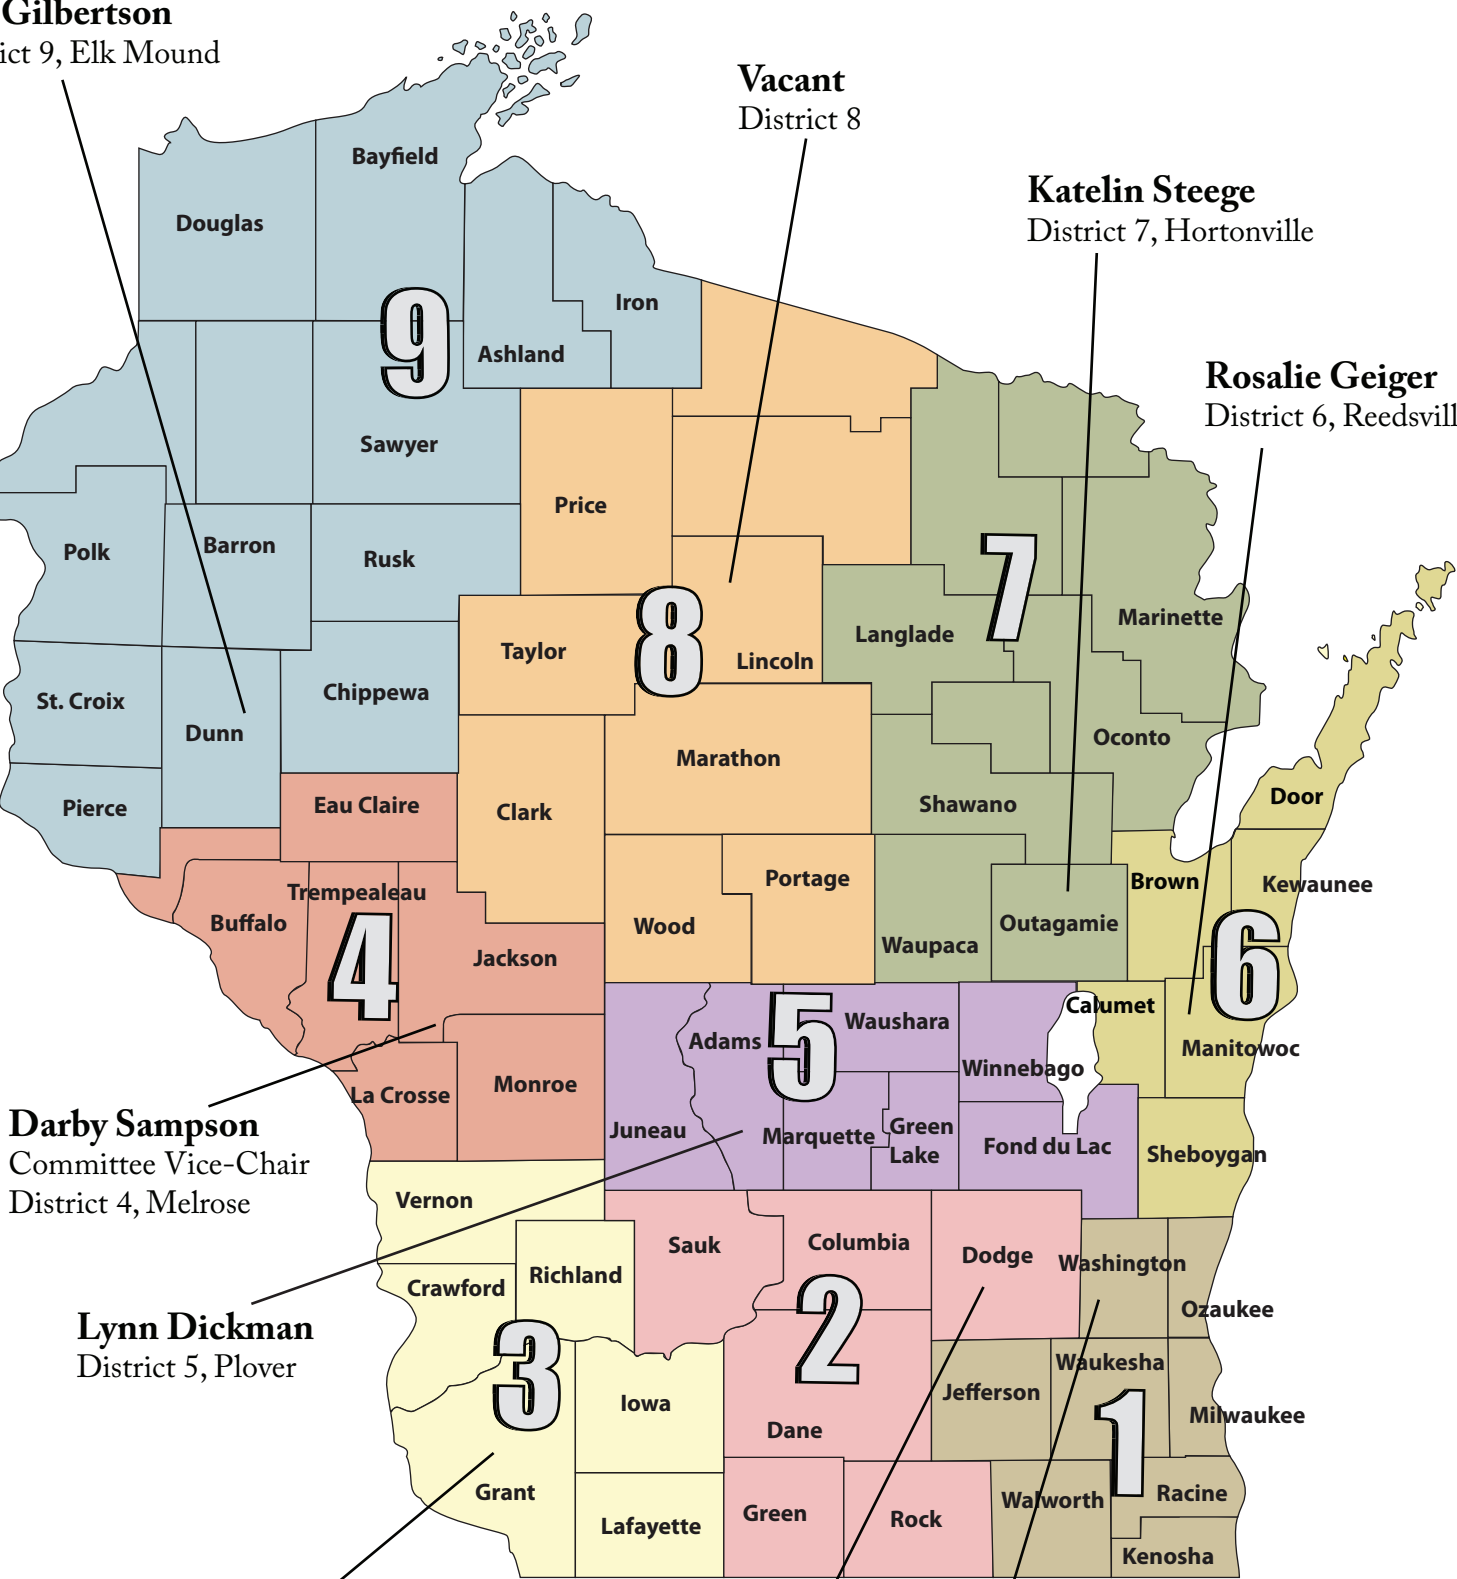

2018 Wisconsin Farm Bureau Promotion and Education Committee

Kay Gilbertson
District 9, Elk Mound

Vacant
District 8

Katelin Steege
District 7, Hortonville

Rosalie Geiger
District 6, Reedsville

Darby Sampson
Committee Vice-Chair
District 4, Melrose

Lynn Dickman
District 5, Plover

Katie Roth
District 3, Platteville

Andrea Brossard
Committee Chair
District 2, Burnett

Jacki Moegenburg
District 1, West Bend